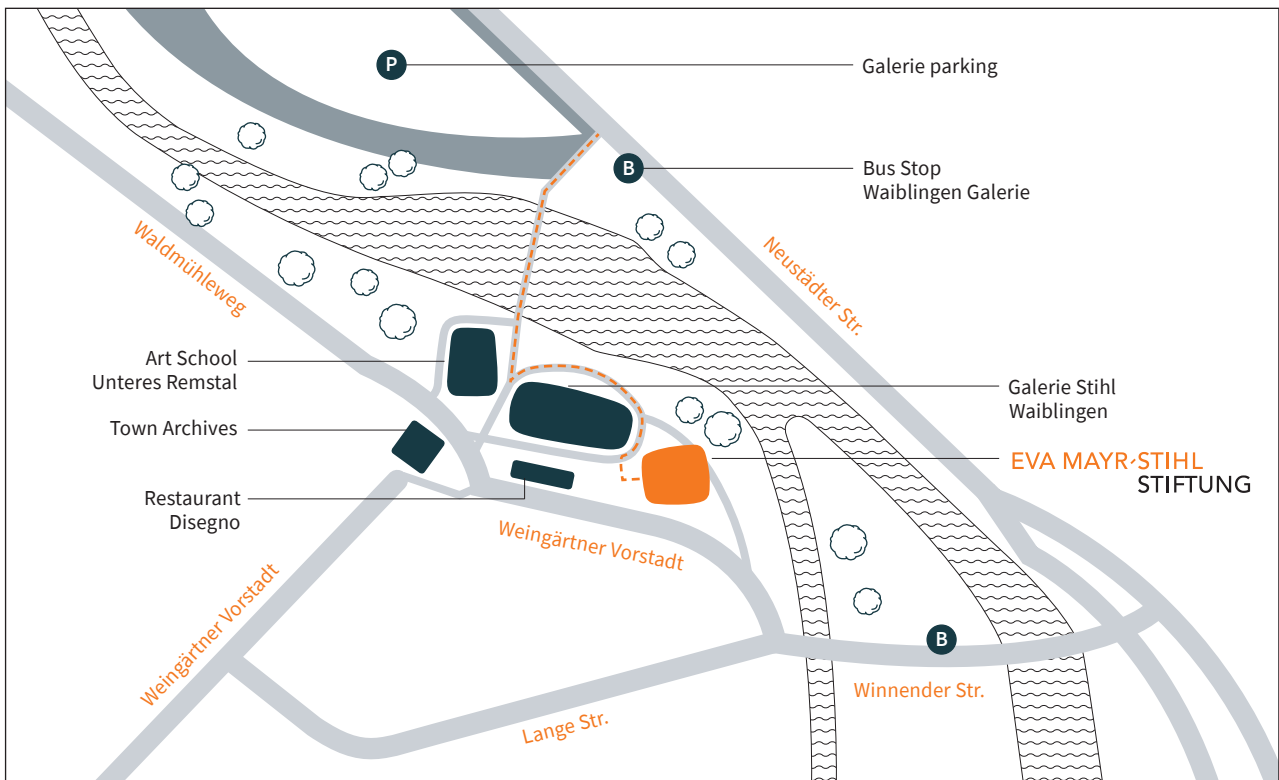

## DIRECTIONS

### BY BUS & TRAIN

Two S-Bahn lines (S2 and S3 city trains) and a regional express run from Stuttgart main station to Waiblingen station. Take the number 201 bus (in direction of Bittenfeld) from the front of the station to the "Galerie" bus stop (about six minutes).

### BY CAR

Coming from the B 14 freeway, take the "Waiblingen Mitte" exit. Drive straight ahead into town along "In der Talau". It then changes to "Neustädter Straße". You will see the Galerie parking lot sign on the left. A pedestrian bridge over the river Rems takes you to Weingärtner Vorstadt.

For your visit to the Eva Mayr-Stihl Foundation, please enter the address of the parking lot in your navigation system:  
71334 Waiblingen  
Neustädter Straße 46.