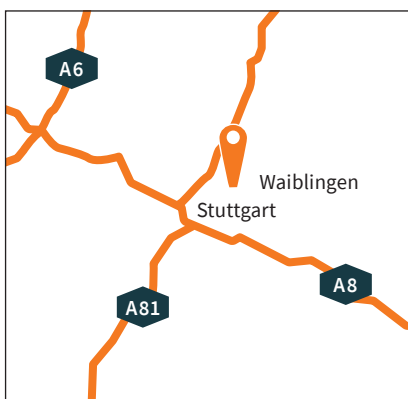

## DIRECTIONS

### BY BUS & TRAIN

Two S-Bahn lines (S2 and S3 city trains) and a regional express run from Stuttgart main station to Waiblingen station. Take the number 201 bus (in direction of Bittenfeld) from the front of the station to the "Galerie" bus stop (about six minutes).

### BY CAR

Coming from the B 14 freeway, take the "Waiblingen Mitte" exit. Drive straight ahead into town along "In der Talau". It then changes to "Neustädter Straße". You will see the Galerie parking lot sign on the left. A pedestrian bridge over the river Rems takes you to Weingärtner Vorstadt.

For your visit to the Eva Mayr-Stihl Foundation, please enter the address of the parking lot in your navigation system:  
71334 Waiblingen  
Neustädter Straße 46.