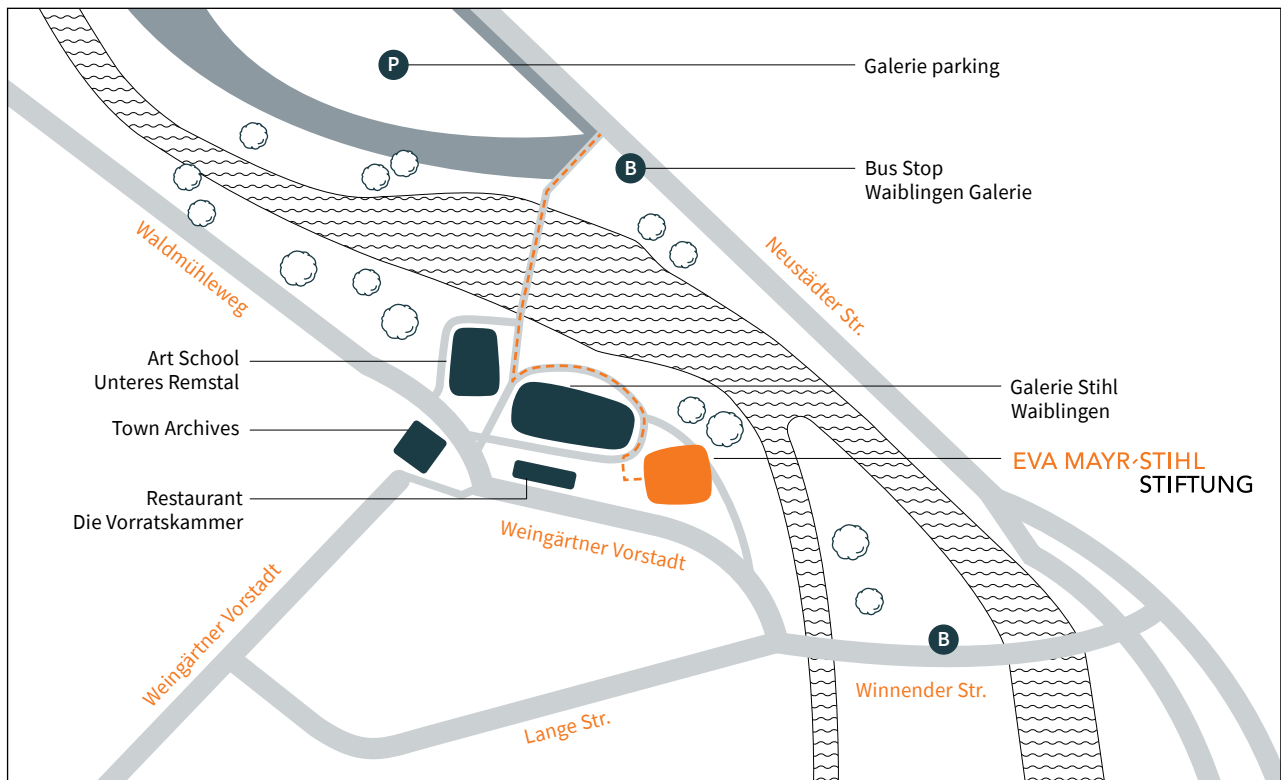

## DIRECTIONS

### BY BUS & TRAIN

Two S-Bahn lines (S2 and S3 city trains) and a regional express run from Stuttgart main station to Waiblingen station. Take the number 201 bus (in direction of Bittenfeld) from the front of the station to the "Galerie" bus stop (about six minutes).

### BY CAR

Coming from the B 14 freeway, take the "Waiblingen Mitte" exit. Drive straight ahead into town along "In der Talau". It then changes to "Neustädter Straße". You will see the Galerie parking lot sign on the left. A pedestrian bridge over the river Rems takes you to Weingärtner Vorstadt.

For your visit to the Eva Mayr-Stihl Foundation, please enter the address of the parking lot in your navigation system:  
71334 Waiblingen  
Neustädter Straße 46.